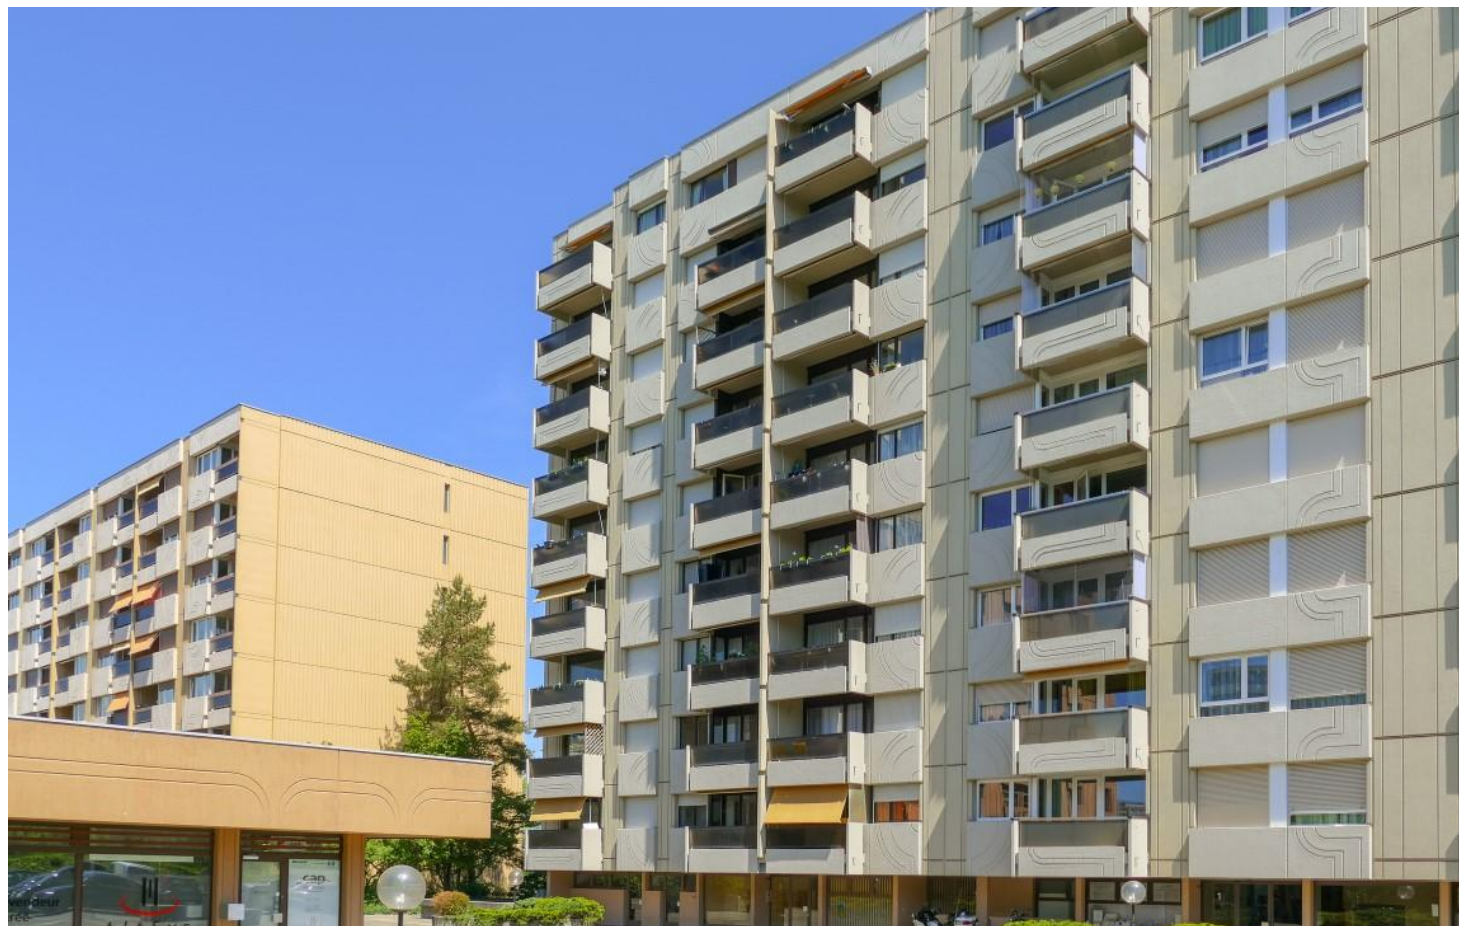

MEYRIN

Rue des Lattes 3

Ref. 9410.000924

CHF 160.-

Internal garage

• Type - Parking

•

Information and visits