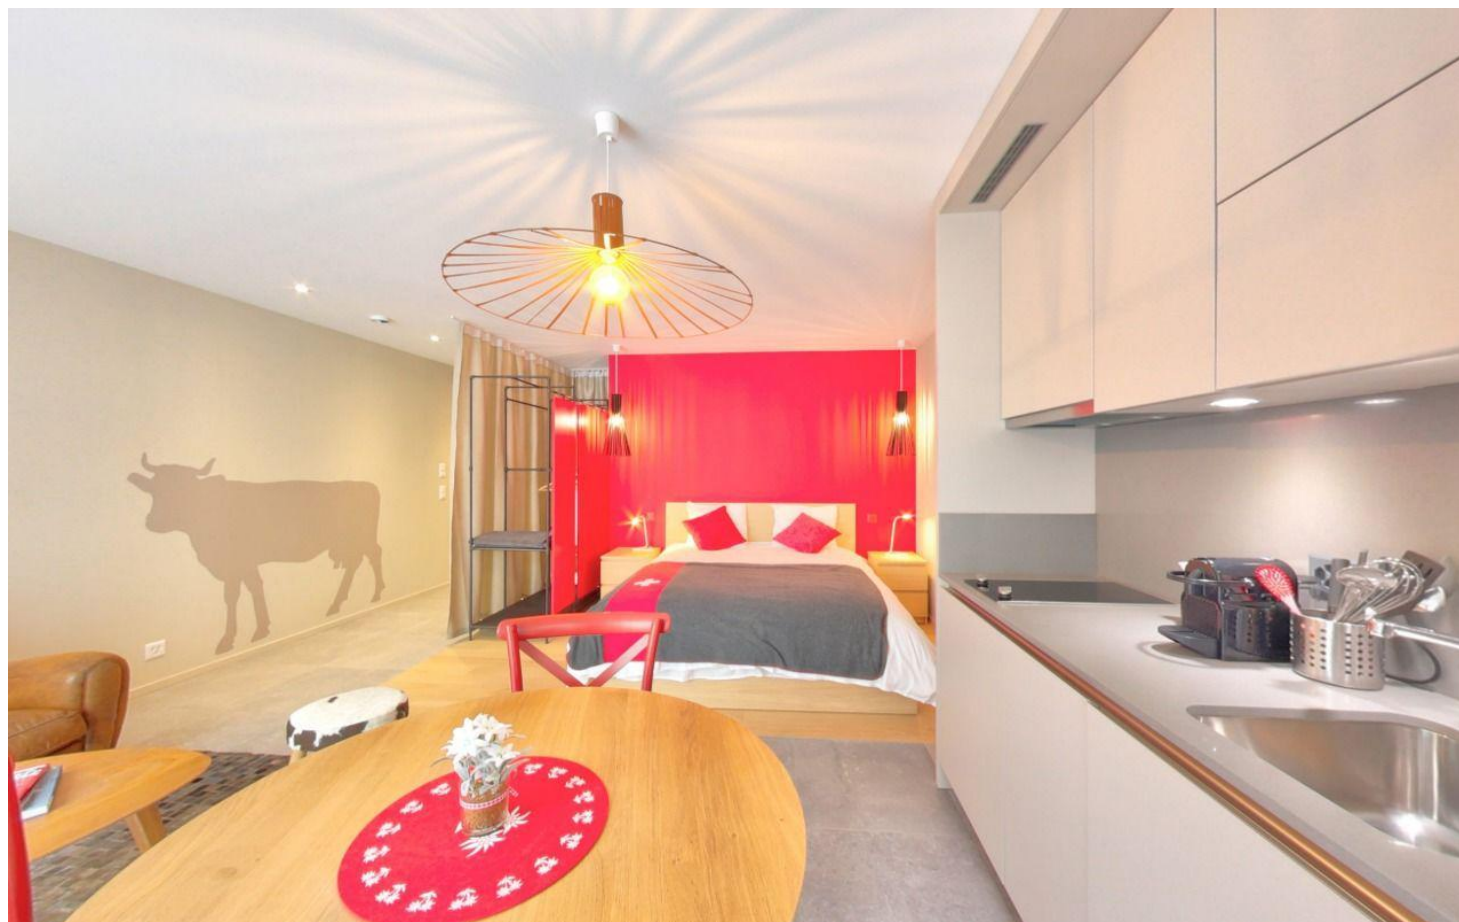

GENÈVE

Rue de Lausanne 47 bis

Ref. PC4

CHF 2'500.-

LUXURY FURNISHED RESIDENCE "PETITE COUR" STUDIOS WITH HOTEL SERVICES - SWISS TOUCH

- Surface habitable - 34m²
- Type - Apartment
- Nombre de pièce(s) - 1

Information and visits