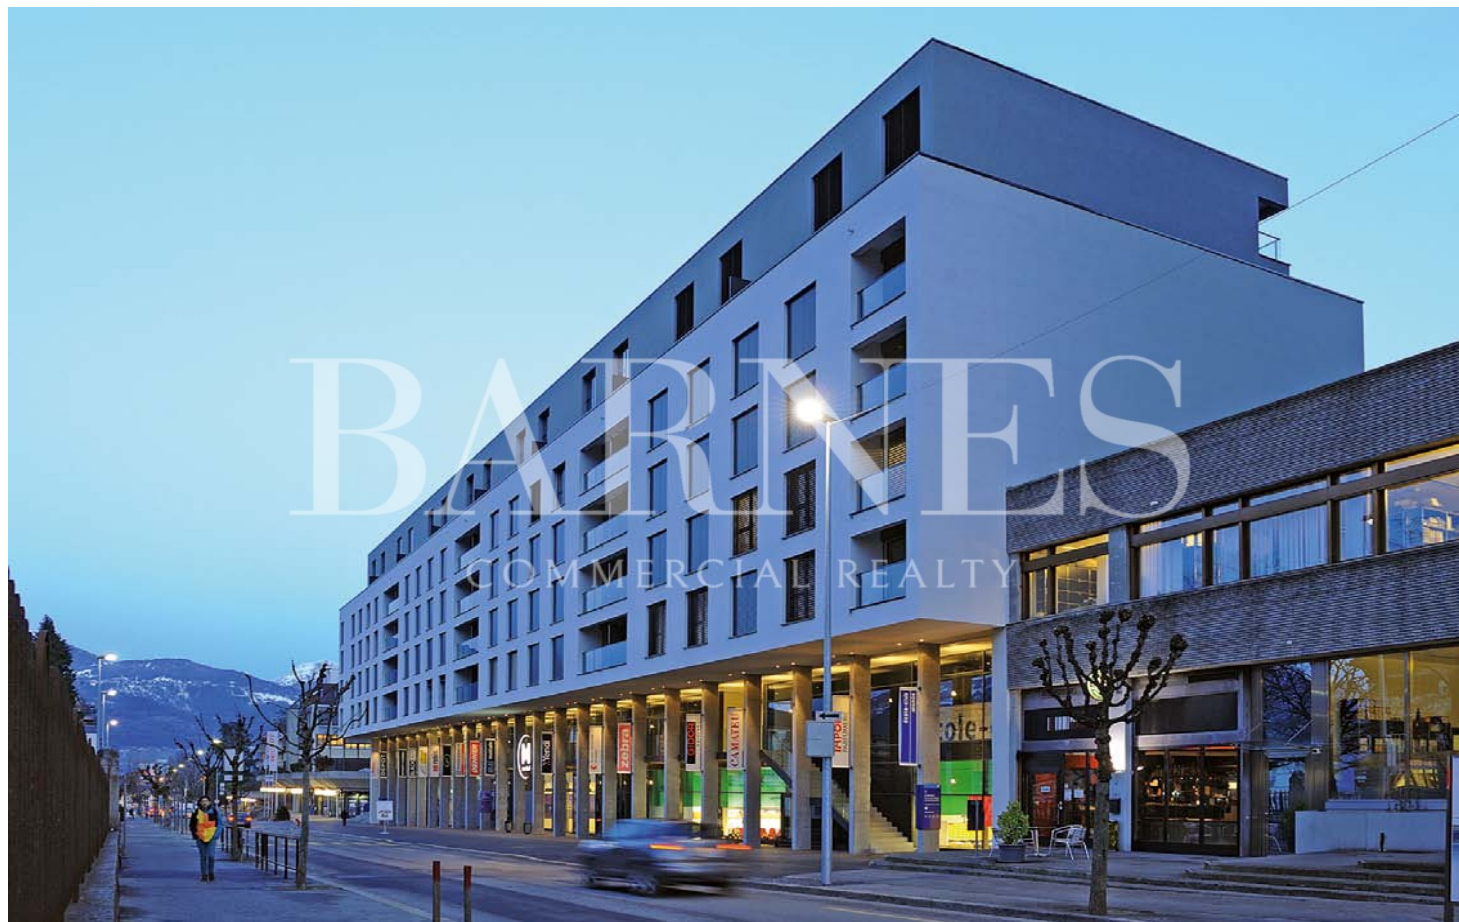

MONTHHEY

Ref. MCE_400

Price upon request

Offices, premises of 400 m² divisible from 208 m² for rent in Monthey

- Surface habitable - 208m²
- Type - Offices

Information and visits

Chollet Edouard

078 862 74 16