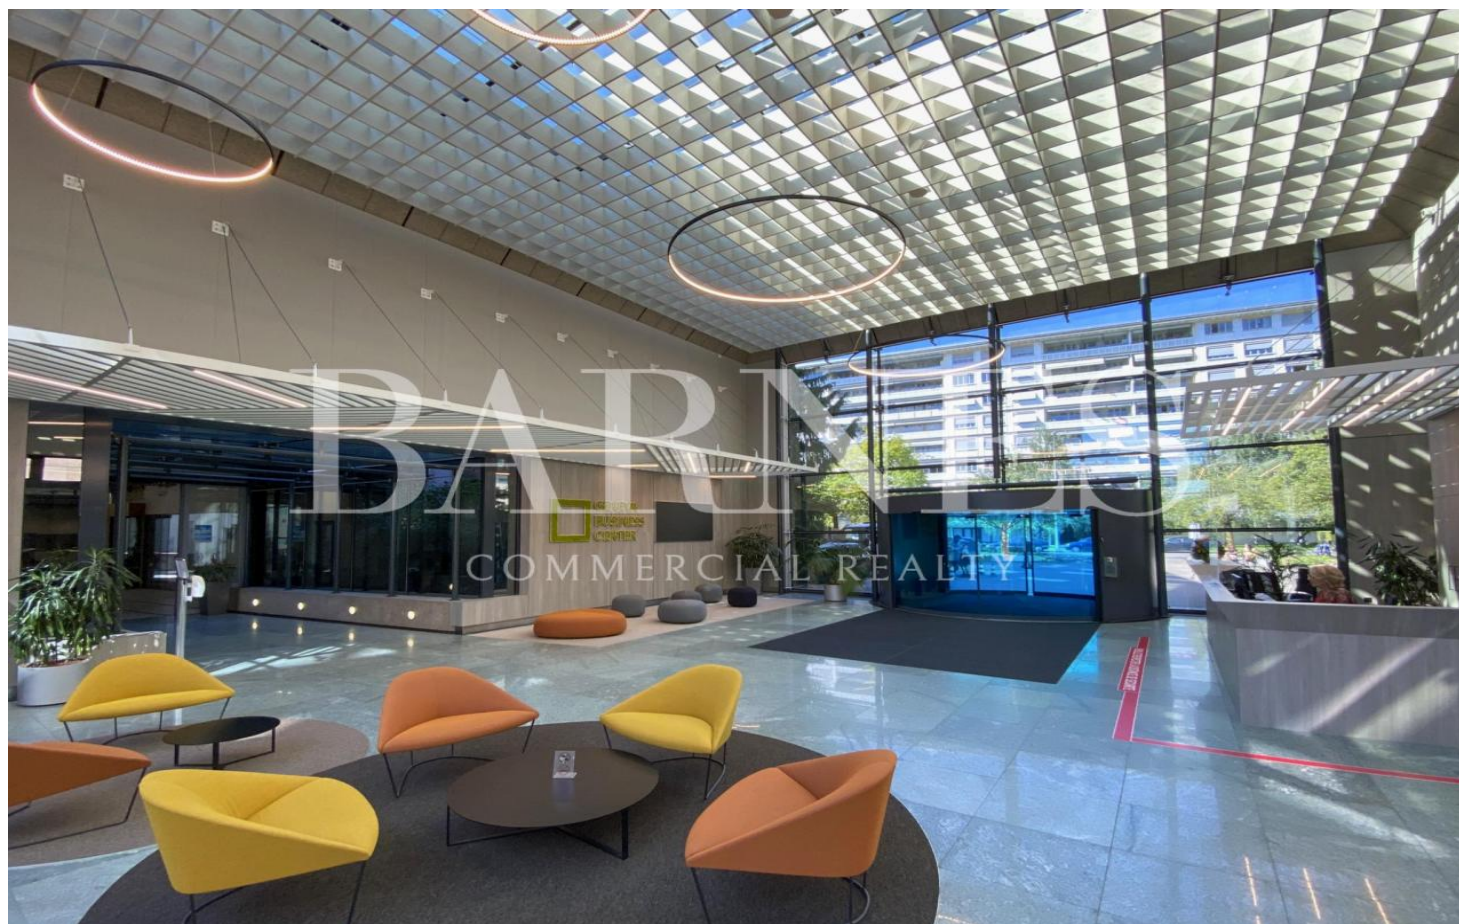

# LANCY

Ref. GBC- 587  
**CHF 15'322.-**

GBC- Offices of 587m2

- Surface habitable - 587m<sup>2</sup>
- Type - Offices
- Etage n° 3

Information and visits

**Salama Ronit**

079 170 70 46

ronit.salama@barnes-commercial.com