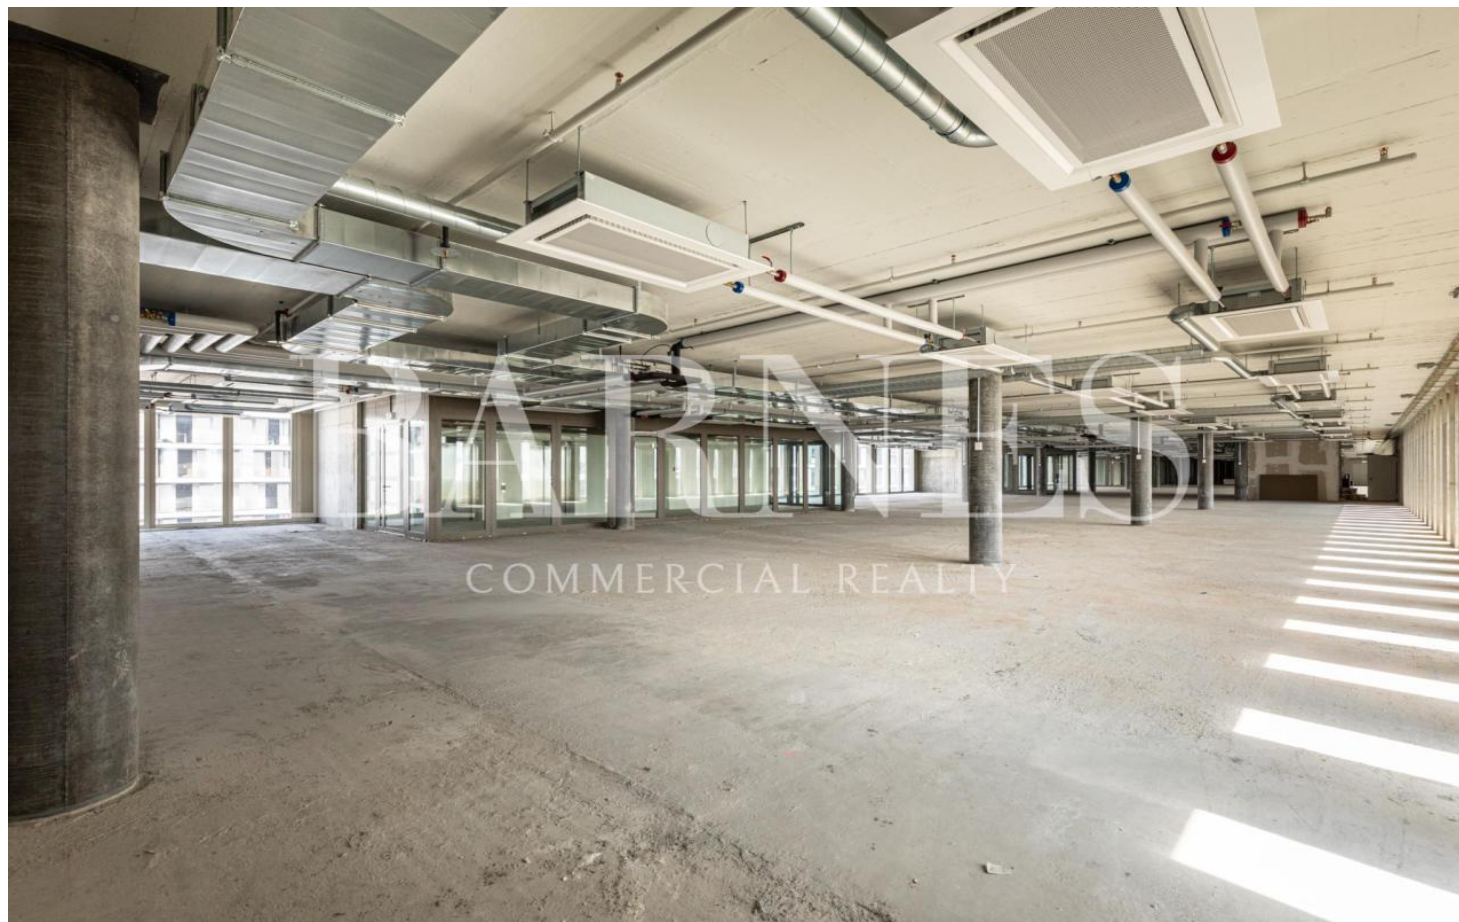

CHÂTELAINE

Avenue de l'Etang

Ref. QDE - F1000 - BU
Price upon request

Magnificent divisible offices in a dynamic neighborhood

- Type - Offices

Information and visits

Klaus Ryan

ryan.klaus@barnes-commercial.com
Gerofinance | Régie du Rhône