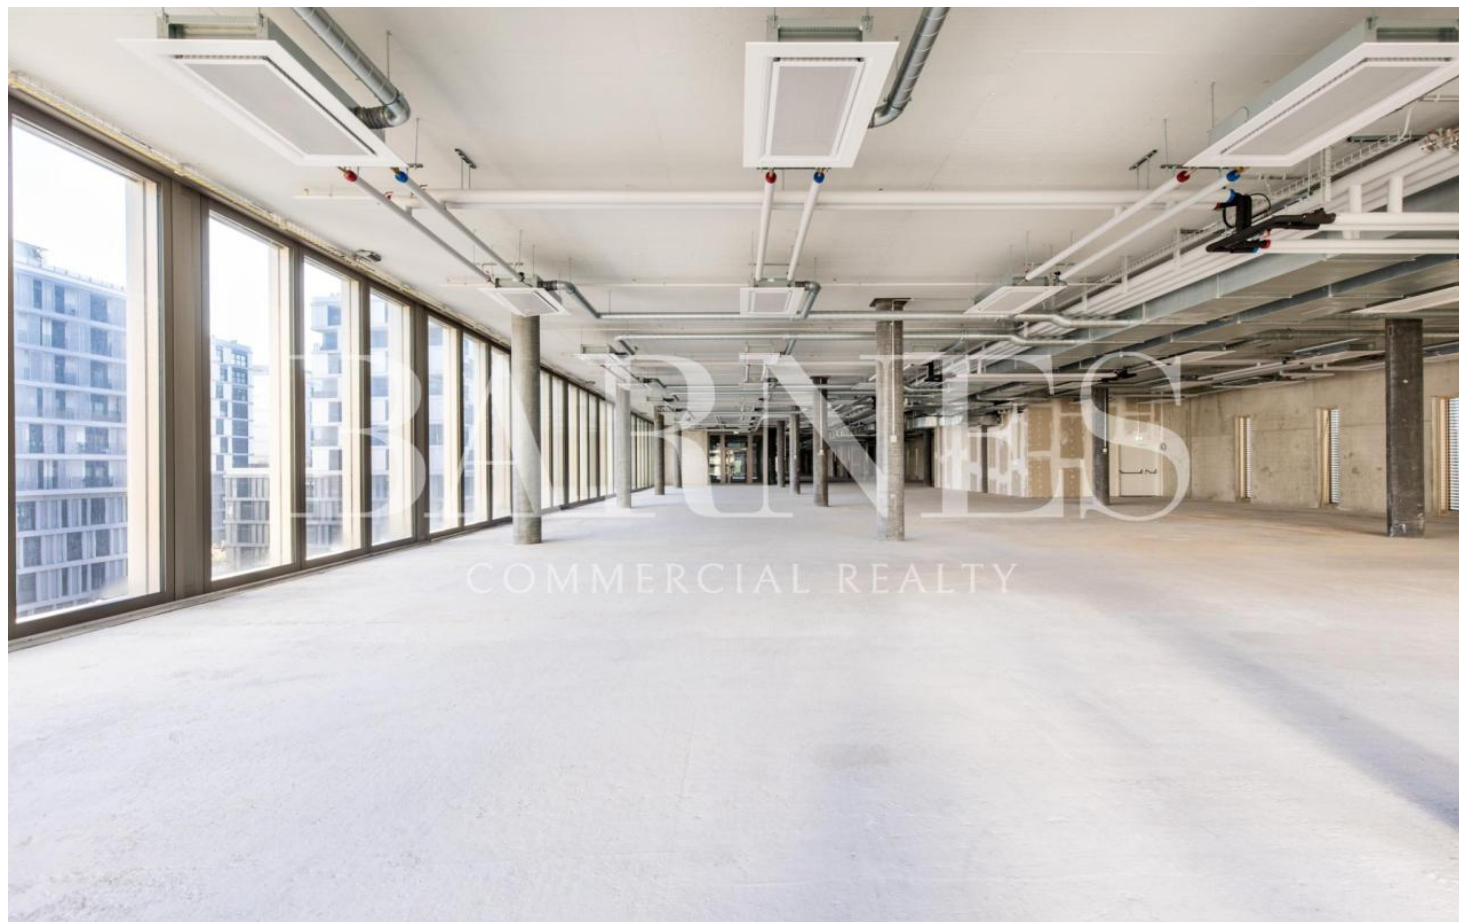

# CHÂTELAINE

Avenue de l'Etang

Ref. QDE - F2000 - BU

**Price upon request**

Magnificent divisible offices in a dynamic neighborhood

- Type - Offices

Information and visits

**Klaus Ryan**