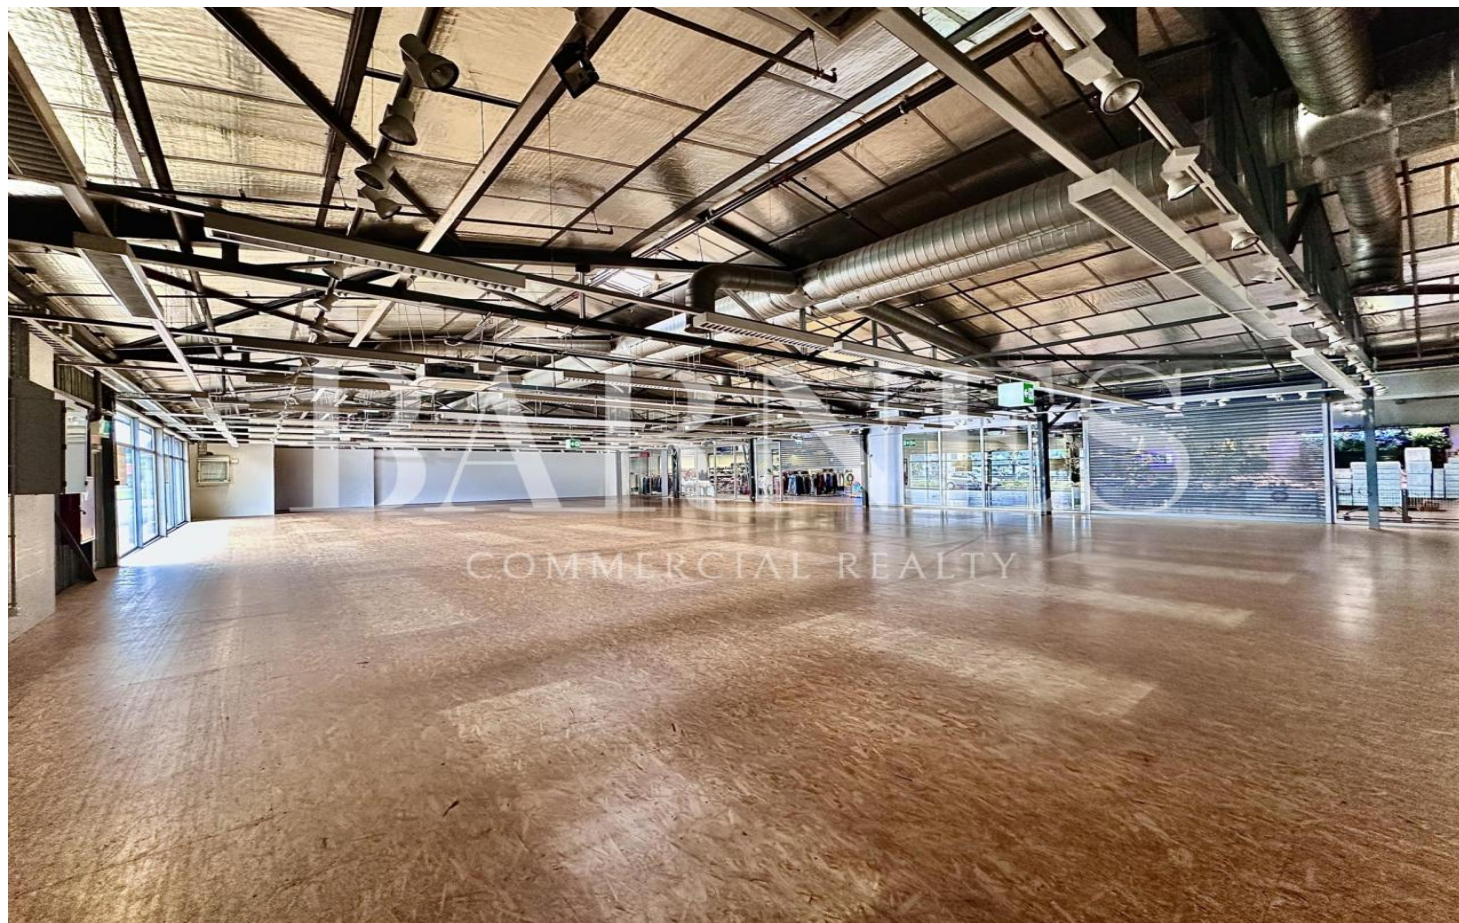

VILLENEUVE

Ref. STA_645

Price upon request

EXCLUSIVE - Arcade, showroom, premises of 650 m2 for rent in Roche/Villeneuve

- Surface habitable - 645m²
- Type - Commercial premises

Information and visits

Chollet Edouard