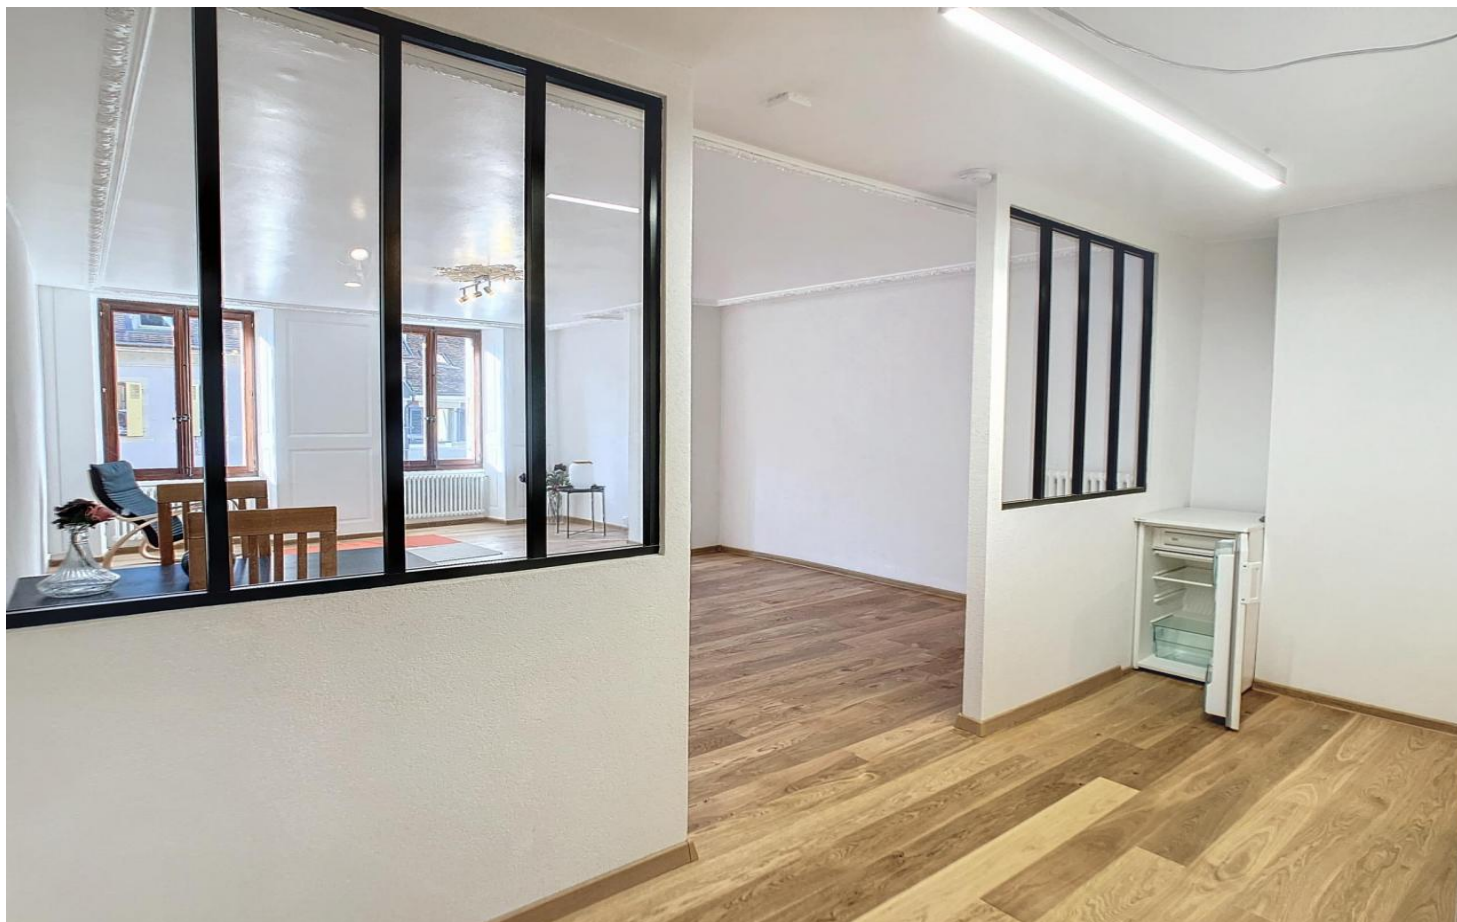

Spacious Studio in the city center of Rolle

- Surface habitable - 38m²
- Type - Apartment
- Etage n° 2
- Nombre de pièce(s) - 1.5
- Number of bathroom(s) - 1

Information and visits

Ginette Firinu-Gonthier