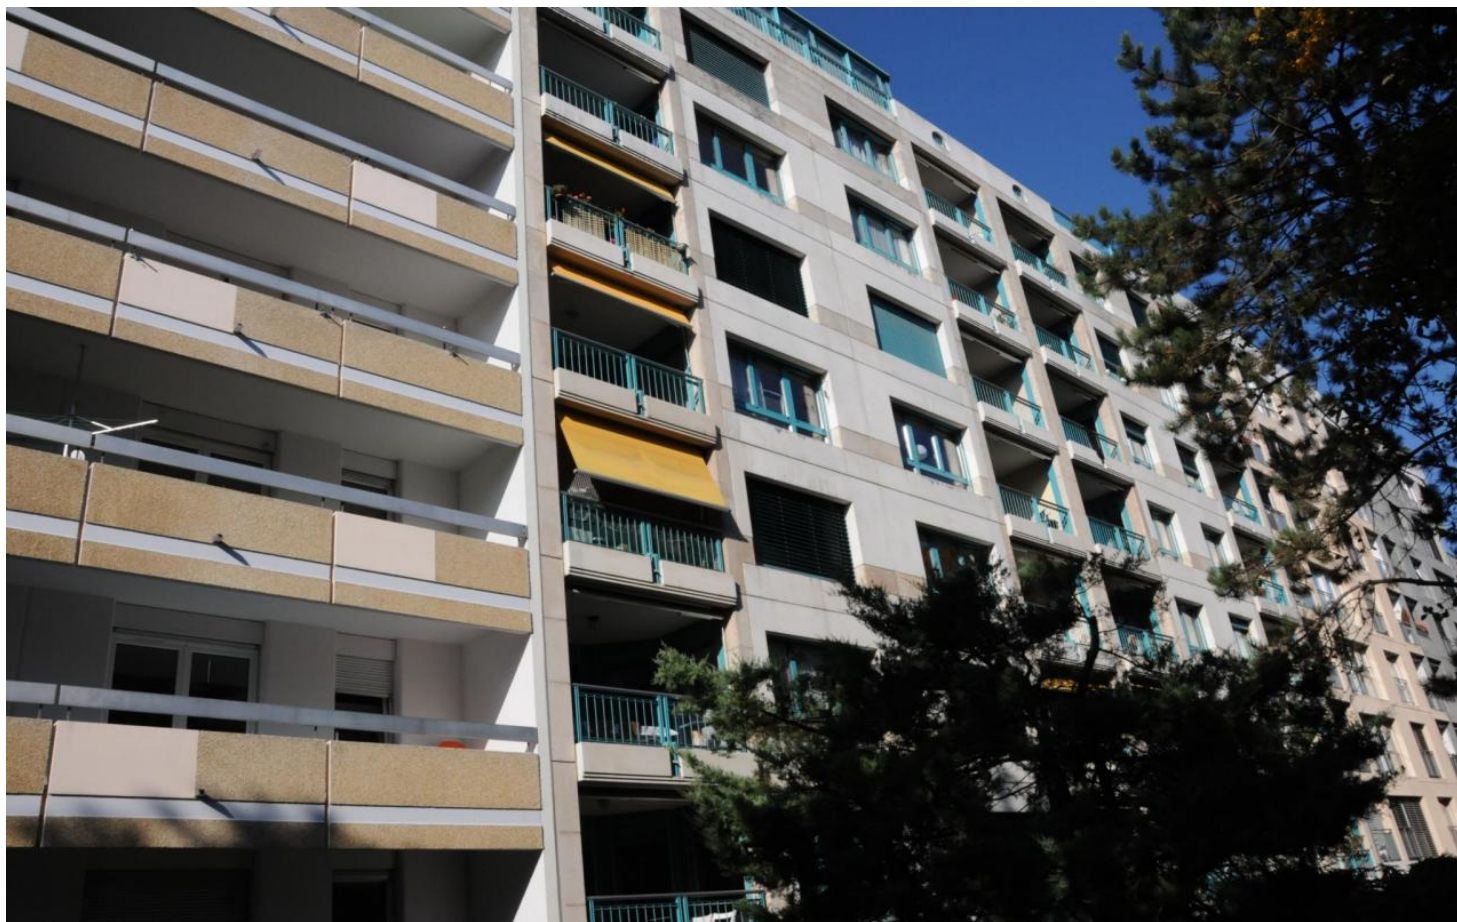

PETIT-LANCY

Chemin des Vergers 6

Ref. GDG/802700/839

CHF 160.-

UNDERGROUND PARKING

- Type - Parking

Information and visits

Béatrice Schmitz