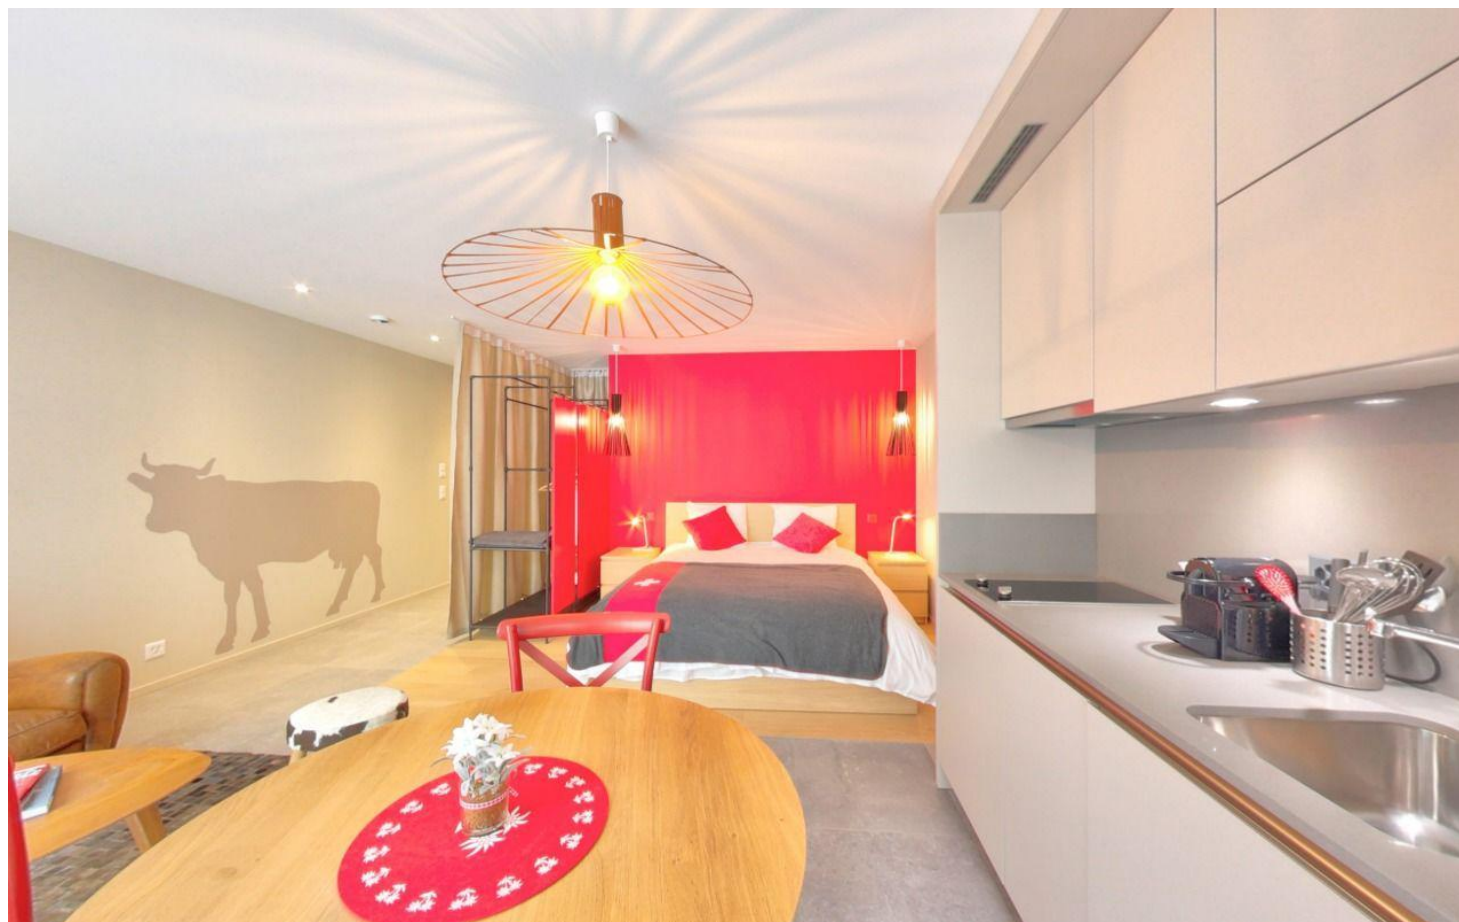

GENÈVE

Rue de Lausanne 47 bis

Ref. PC4

CHF 2'500.-

LUXURY FURNISHED RESIDENCE "PETITE COUR"; STUDIOS WITH HOTEL SERVICES - SWISS TOUCH

- Surface habitable - 34m²
- Type - Apartment
- Nombre de pièce(s) - 1